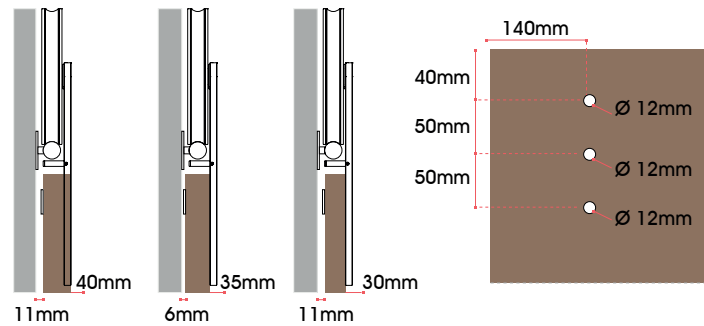

SLIDING DOOR SYSTEM

“MOVIE” SERIES

Installation Guide

JK15201

Unscaled format

Door thickness / Espesor de la puerta
1-3/16" > 1-3/8" / 30 > 35mm

Door thickness / Espesor de la puerta
1-9/16" / 40mm