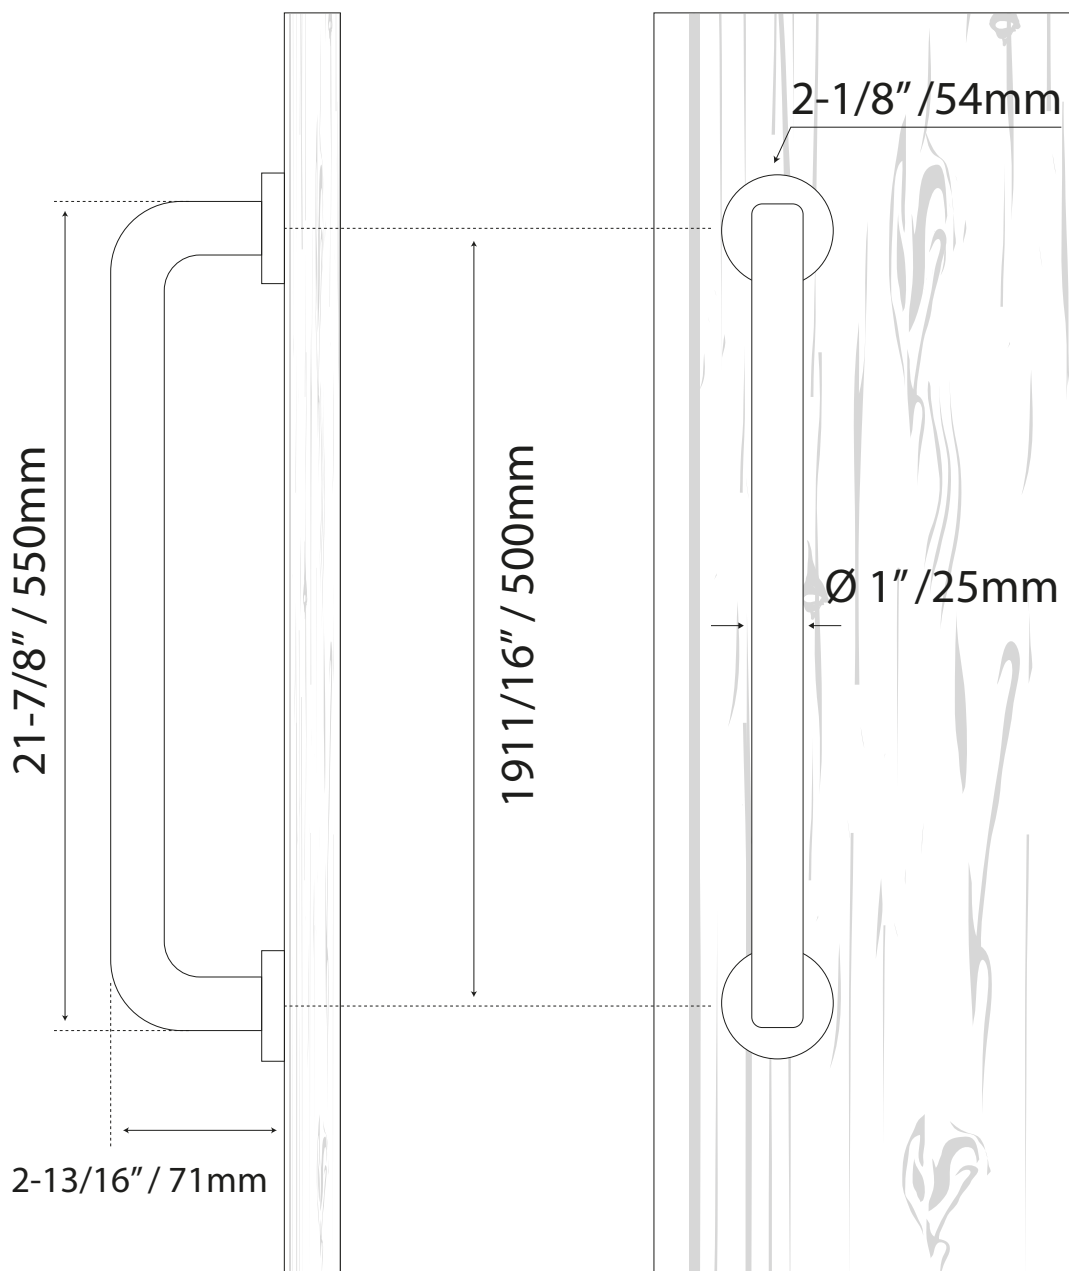

# LADDER PULL HANDLES

ROUND PULL HANDLE SINGLE-SIDED SATIN  
MAN-1

COD. VS-031  
Drilling guide

unscaled format