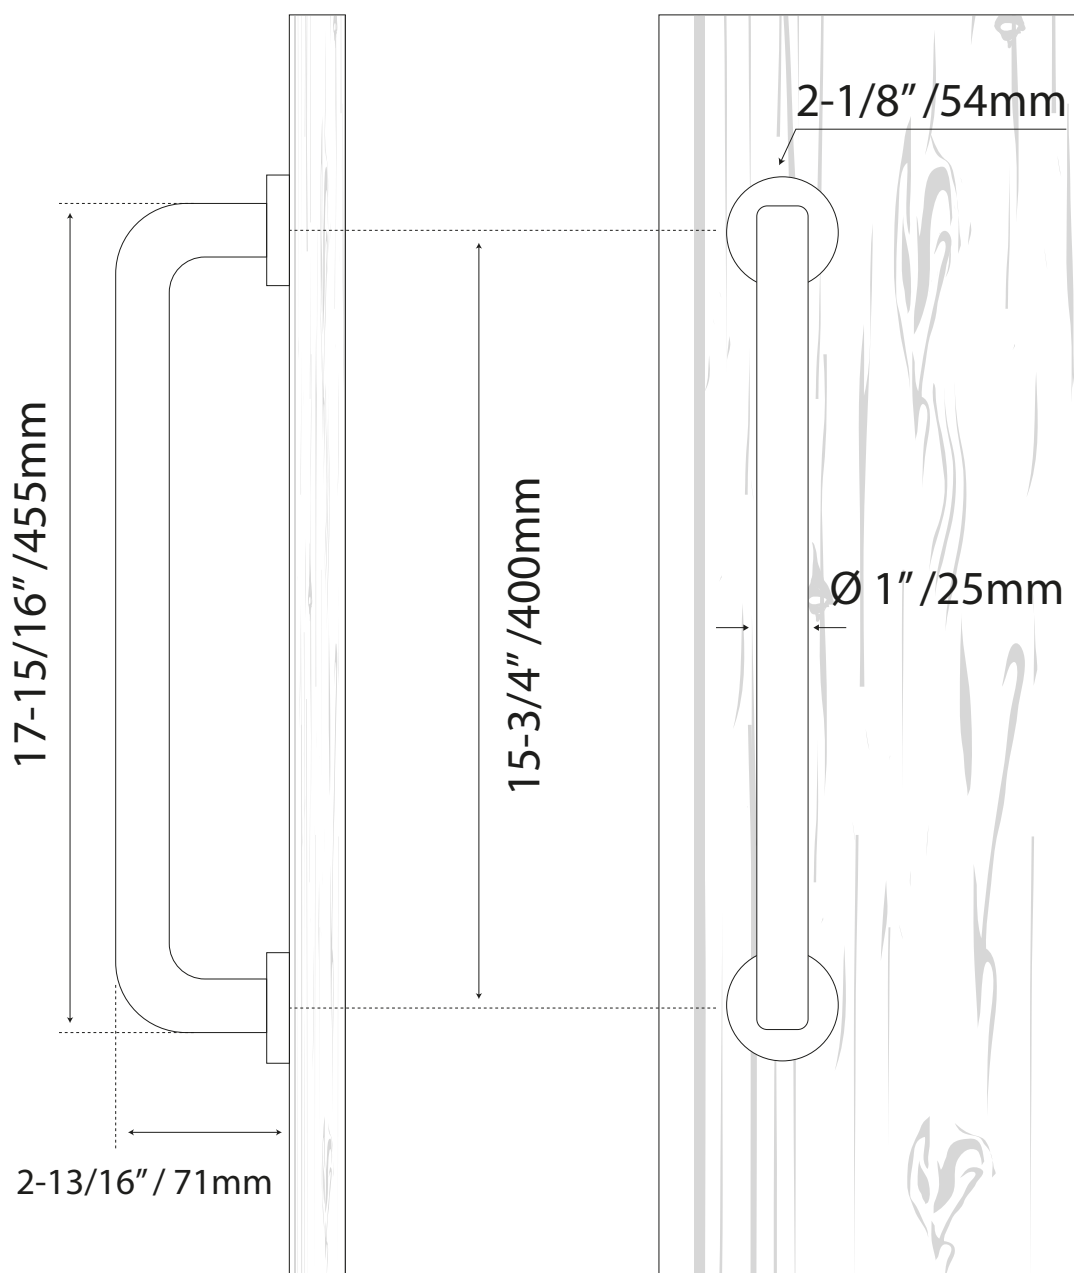

LADDER PULL HANDLES

ROUND PULL HANDLE SINGLE-SIDED SATIN
MAN-1

COD. CHC009
Drilling guide

unscaled format